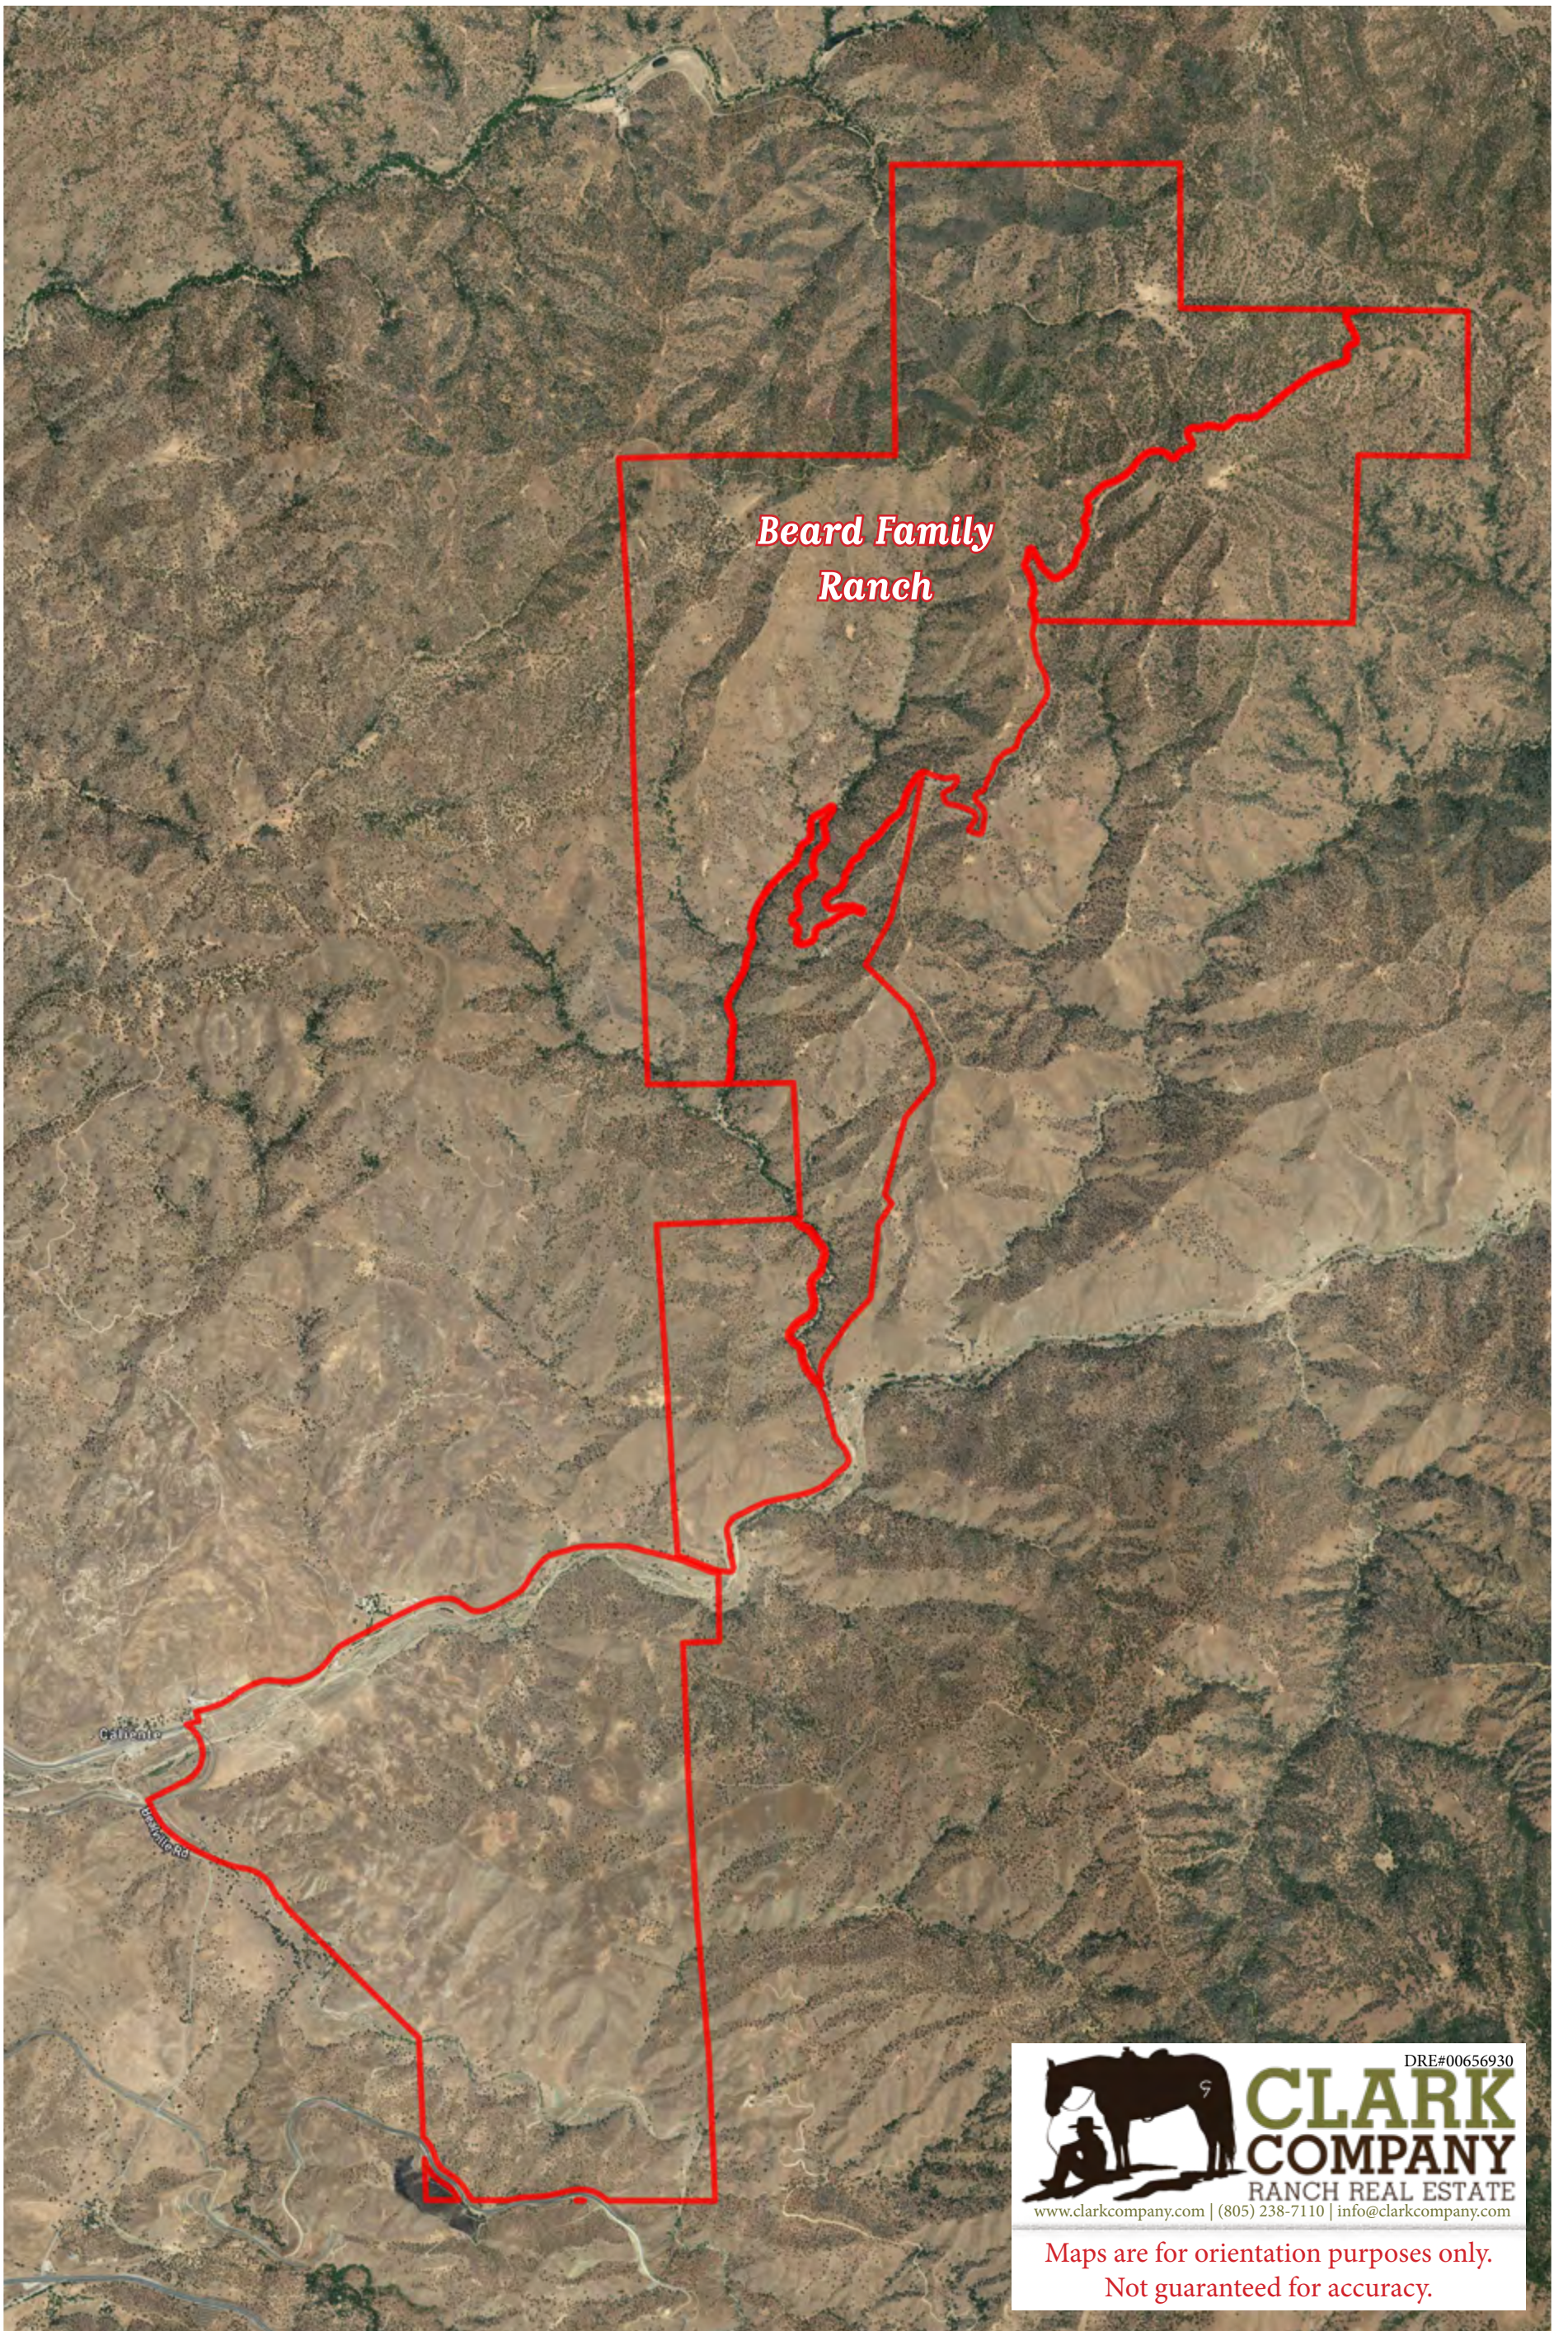

BEARD FAMILY
- Ranch -

Caliente Bodfish Road | Caliente, California 93518

BEARD FAMILY - Ranch -

Caliente Bodfish Road | Caliente, California 93518

**Beard Family
Ranch**

DRE#00656930
CLARK COMPANY
RANCH REAL ESTATE
www.clarkcompany.com | (805) 238-7110 | info@clarkcompany.com

Maps are for orientation purposes only.
Not guaranteed for accuracy.

THE ENCLOSED INFORMATION HAS BEEN OBTAINED FROM SOURCES THAT WE DEEM RELIABLE; HOWEVER, IT IS NOT GUARANTEED BY CLARK COMPANY AND IS PRESENTED SUBJECT TO CORRECTIONS, ERRORS, PRIOR SALE, CHANGES OR WITHDRAWAL FROM THE MARKET WITHOUT NOTICE.