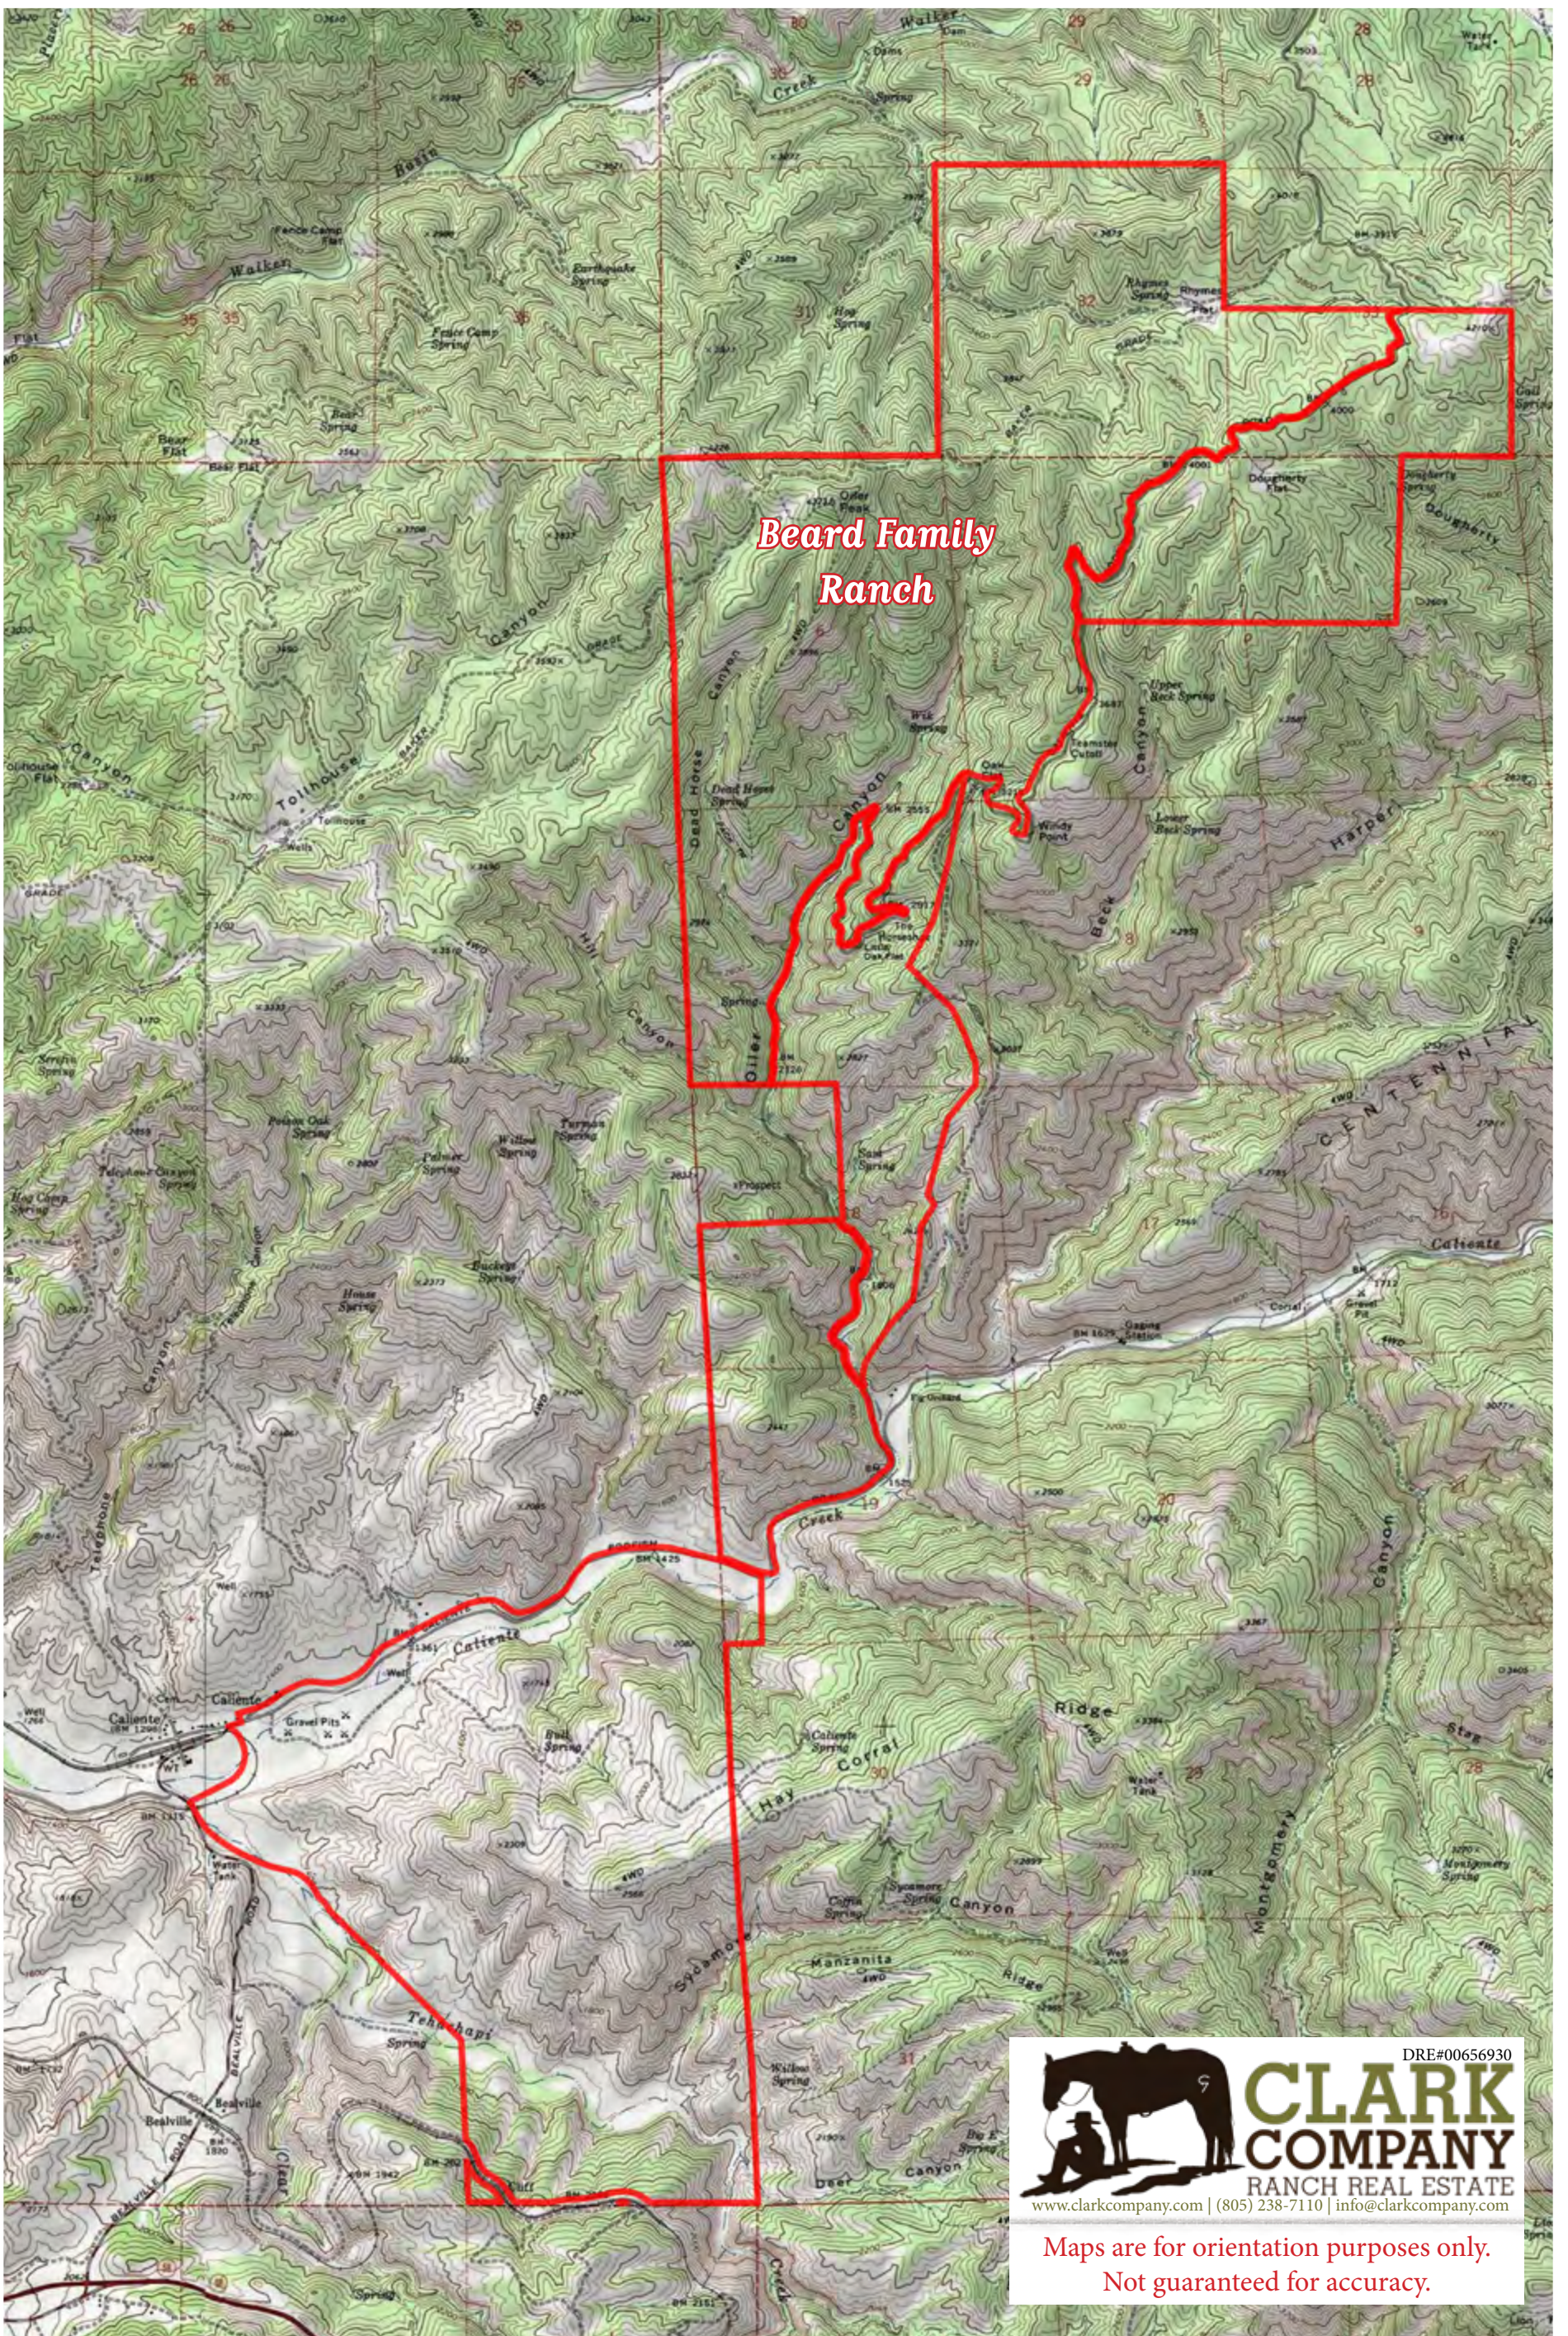

BEARD FAMILY
- Ranch -

Caliente Bodfish Road | Caliente, California 93518

BEARD FAMILY - Ranch -

Caliente Bodfish Road | Caliente, California 93518

**Beard Family
Ranch**

DRE#00656930
CLARK COMPANY
RANCH REAL ESTATE
www.clarkcompany.com | (805) 238-7110 | info@clarkcompany.com

Maps are for orientation purposes only.
Not guaranteed for accuracy.

THE ENCLOSED INFORMATION HAS BEEN OBTAINED FROM SOURCES THAT WE DEEM RELIABLE; HOWEVER, IT IS NOT GUARANTEED BY CLARK COMPANY AND IS PRESENTED SUBJECT TO CORRECTIONS, ERRORS, PRIOR SALE, CHANGES OR WITHDRAWAL FROM THE MARKET WITHOUT NOTICE.